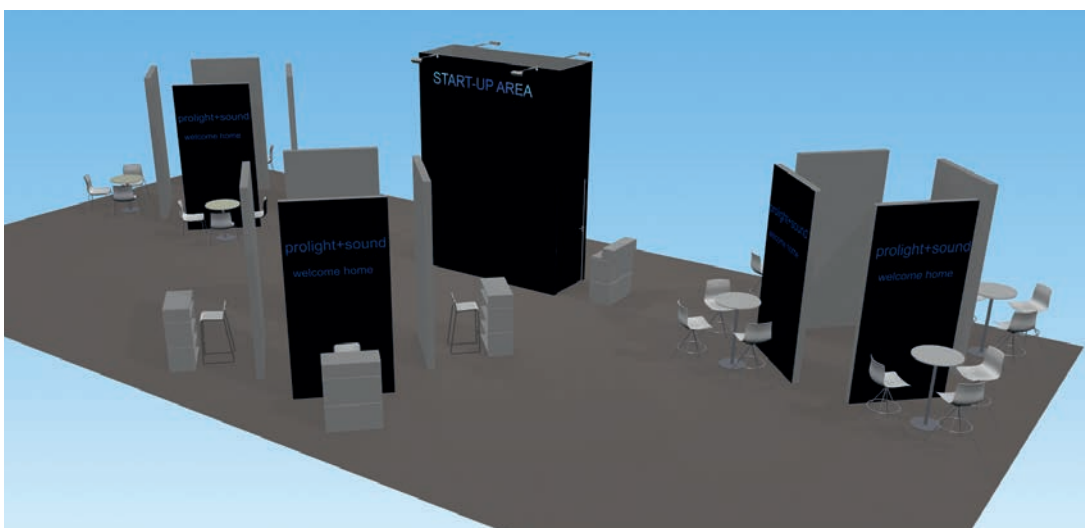

Start-up Package

Your complete package including sustainable stand construction in the Start-up Area

Contents of the package at a glance:

- Light box 1.5x3.0 m with company logo
- Cardboard floor
- Triple electrical outlet
- Electrical power supply 1 kW
- 1 furniture set, choice of:
"Catifa" seating group,
"Catifa" bar group or
counter with bar stool
- Lockable cabin for shared use (1x3 m)
- Reduced Media package
(online, onsite and print presence)
- 2 exhibitor passes
- Free vouchers for your visitors

Pricing:

- Approx. 9 sqm for € 1,723.50
- Price includes reduced Media package (€ 585.00)
- including 3.90 €/sqm environmental fee
- including 0.60 €/sqm AUMA charge
- plus VAT

Example Start-up Area